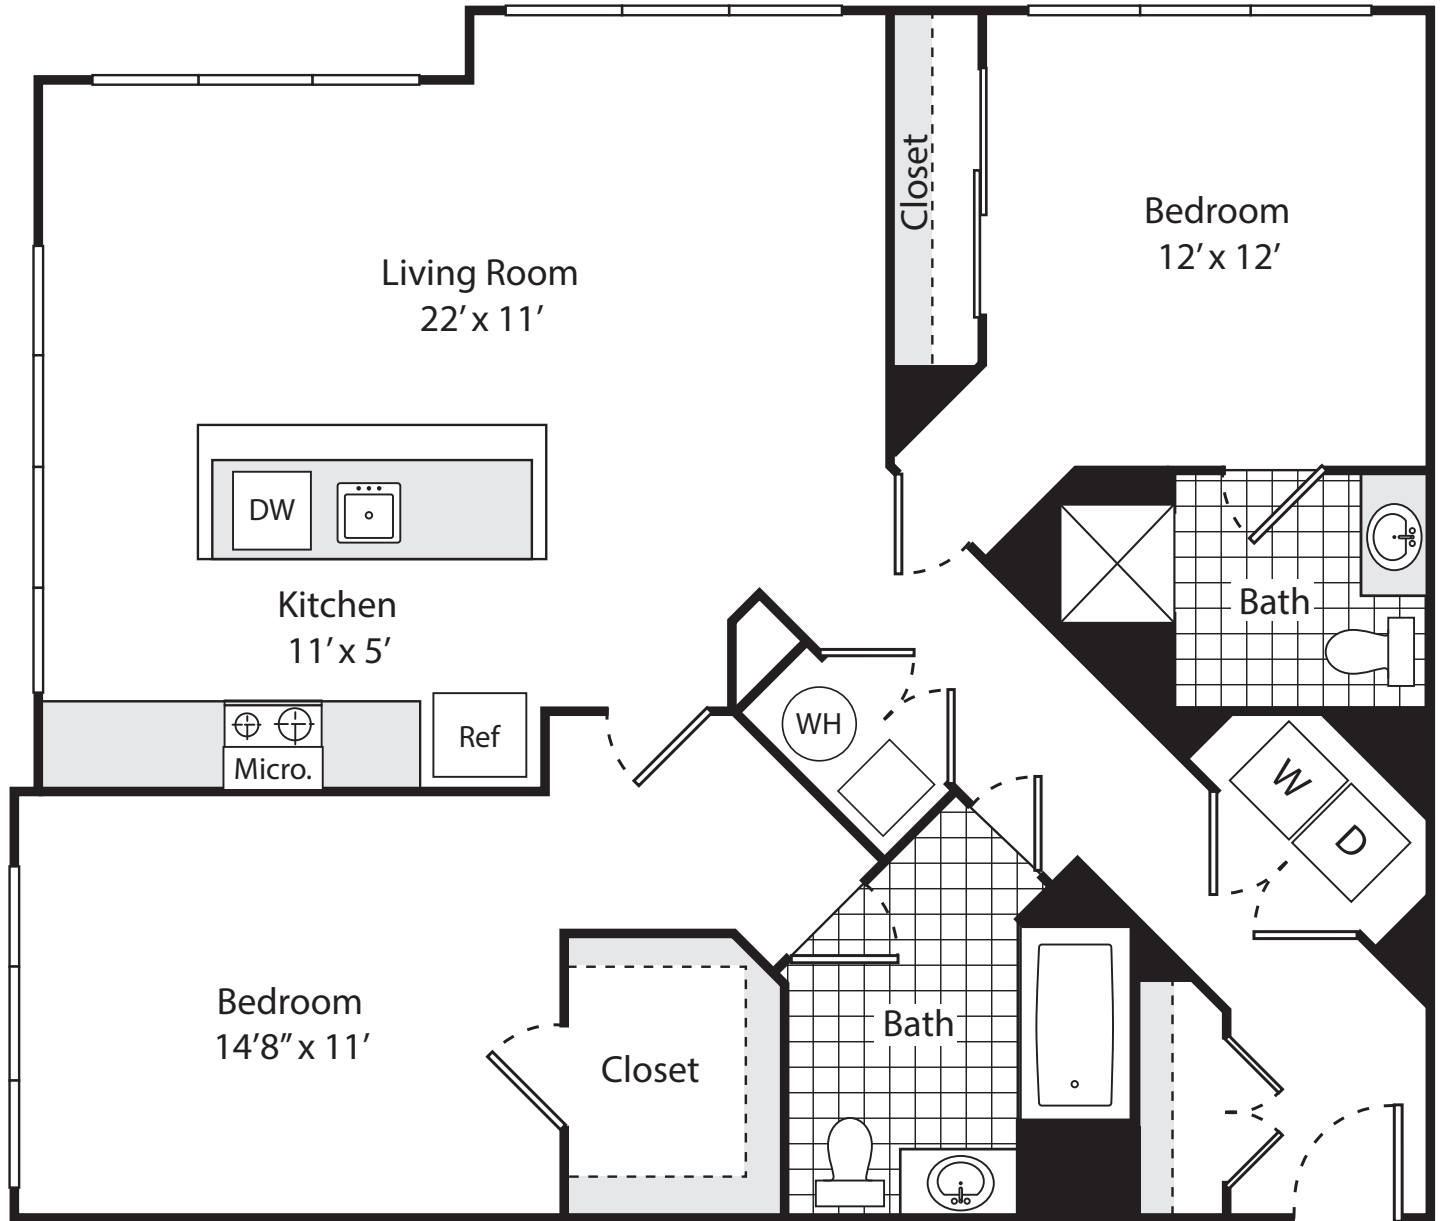

the WINDSOR

2 Bedroom • 2 Bath
1,234 Square Feet

the VIEW

LEASING CENTER | 15 SOMERSET LANE
EDGEWATER, NJ 07020 | 201.699.0388
INFO@PEMBROKEMGMT.COM
EDGEWATERHARBORNJ.COM

All dimensions are approximate and subject to normal construction variances and tolerances. Square footage exceeds the useable floor area. Subject to change without notice.

THE VIEW NORTH