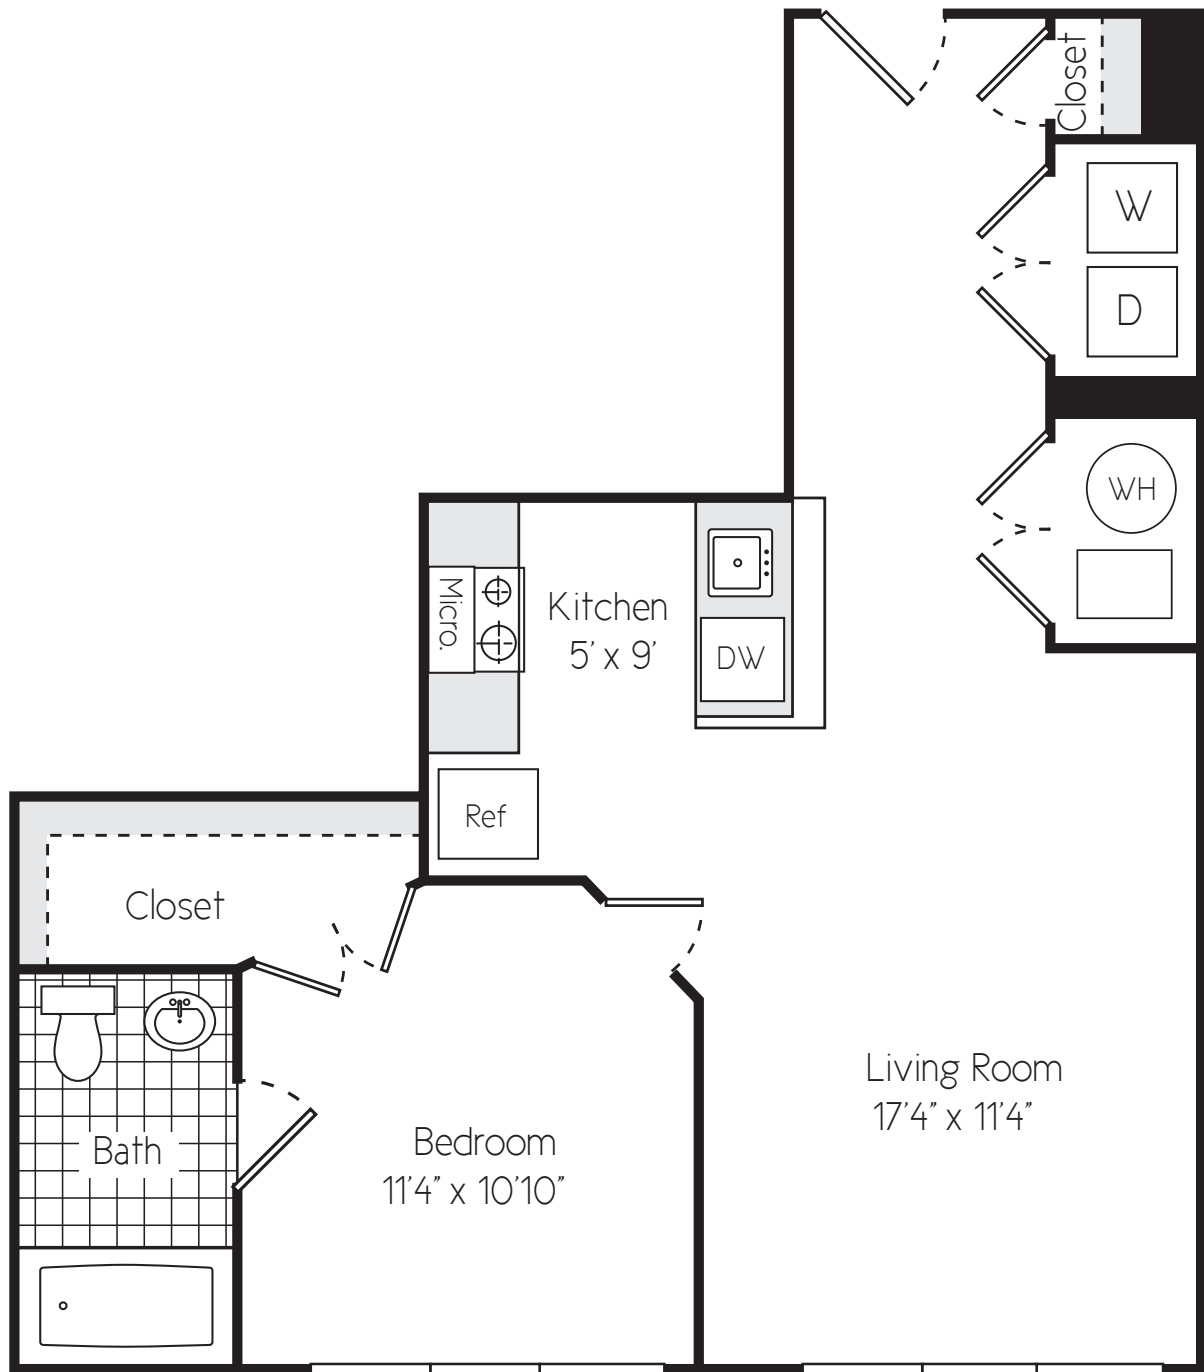

# the MURRAY

1 Bedroom · 1 Bath  
738 Square Feet

the VIEW

LEASING CENTER | 15 SOMERSET LANE  
EDGEWATER, NJ 07020 | 201.699.0388  
INFO@PEMBROKEMGMT.COM  
EDGEWATERHARBORNJ.COM

All dimensions are approximate and subject to normal construction variances and tolerances. Square footage exceeds the useable floor area. Subject to change without notice.