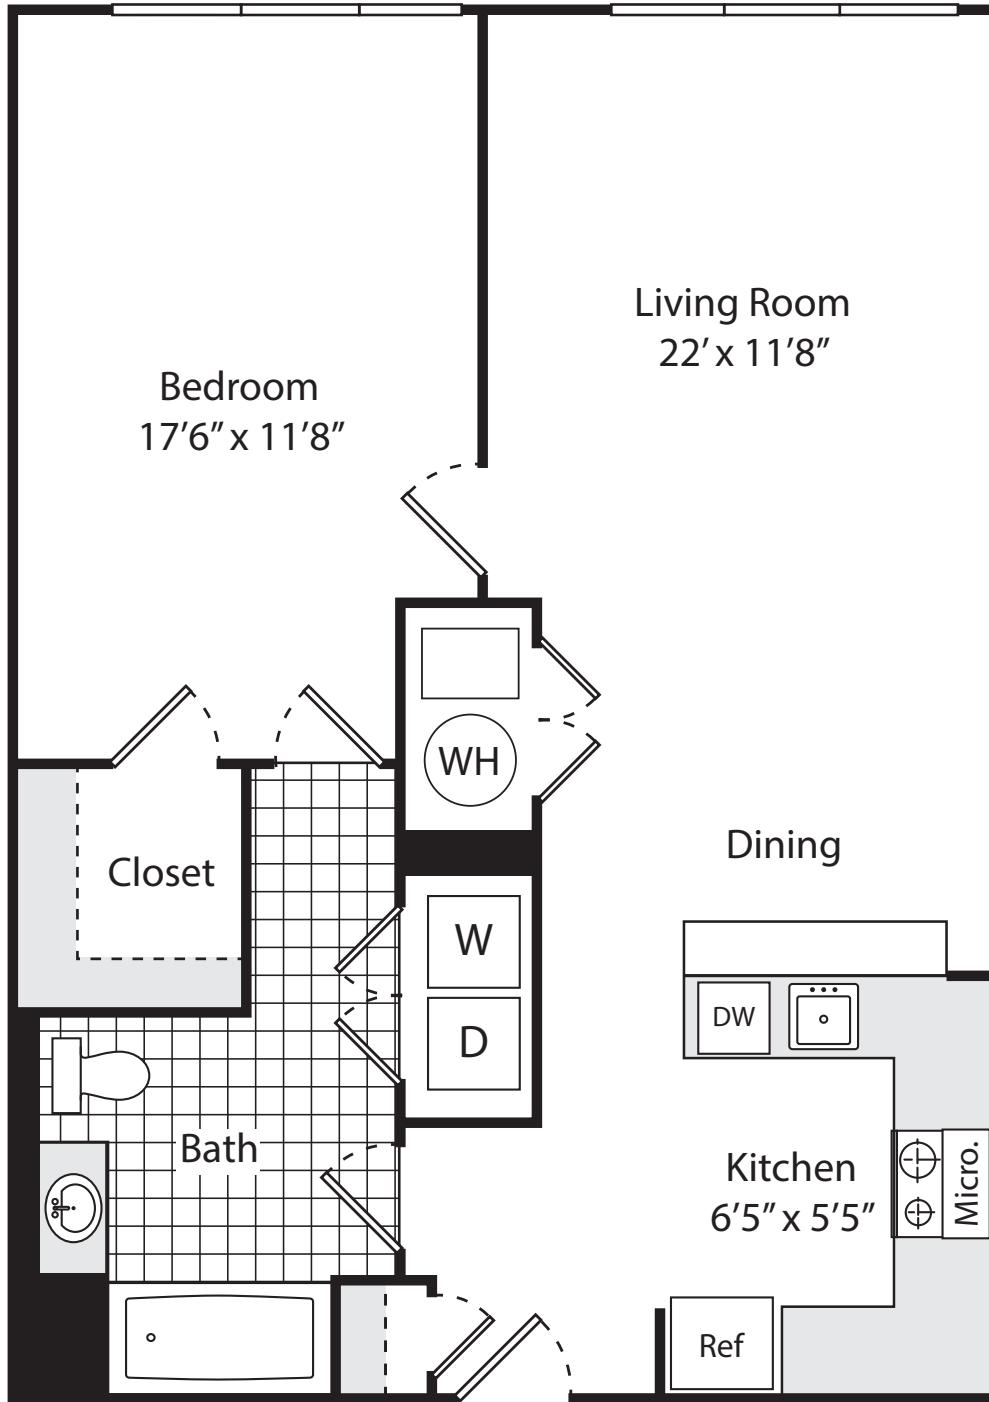

# the CHELSEA

1 Bedroom • 1 Bath  
826 Square Feet

the VIEW

LEASING CENTER | 15 SOMERSET LANE  
EDGEWATER, NJ 07020 | 201.699.0388  
INFO@PEMBROKEMGMT.COM  
EDGEWATERHARBORNJ.COM

All dimensions are approximate and subject to normal construction variances and tolerances. Square footage exceeds the useable floor area. Subject to change without notice.

THE VIEW SOUTH