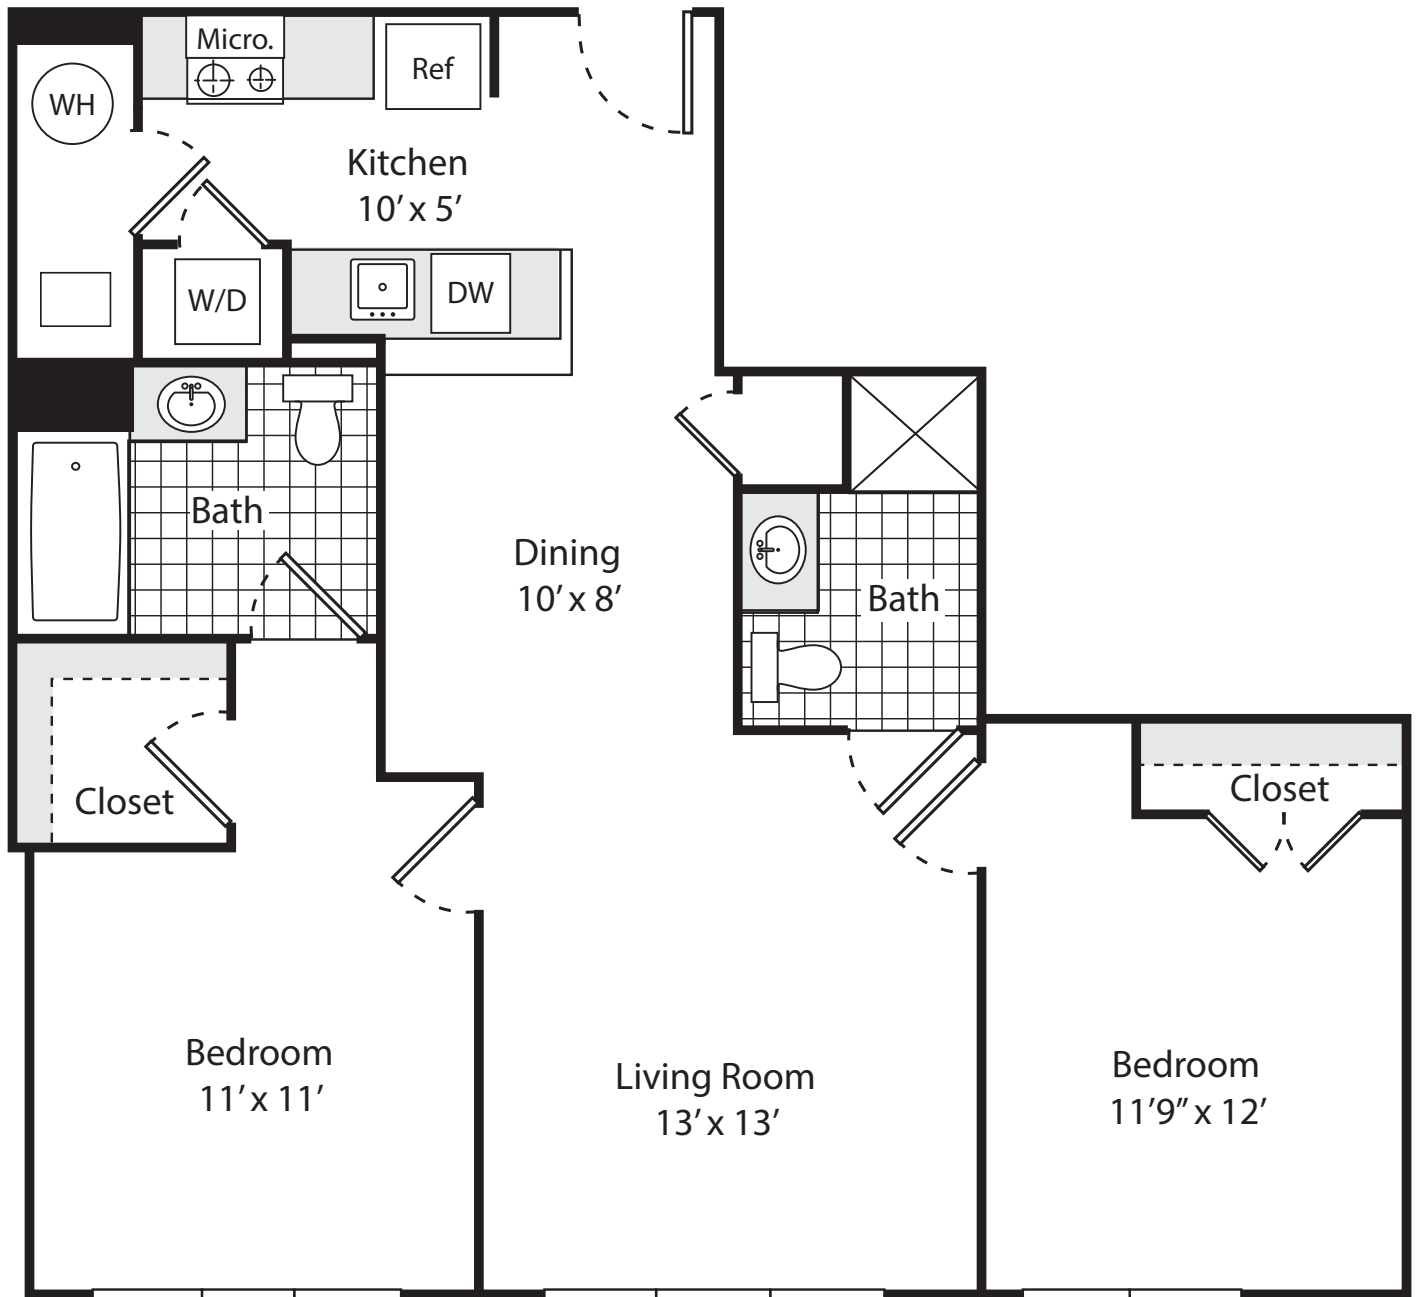

the ATLANTIC

2 Bedroom • 2 Bath
986 Square Feet